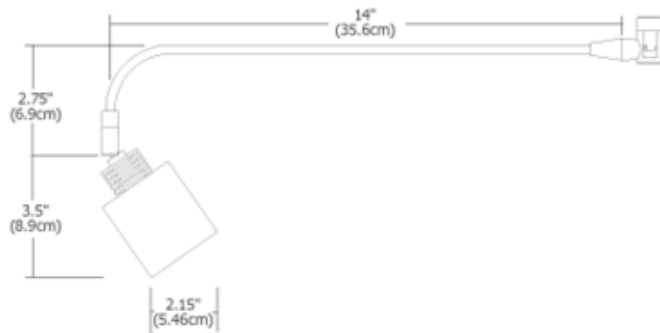

Monorail Wall Rebel Head

Description:

Monorail Wall Rebel head extends 14 inches with a graceful curve and fully adjustable head that rotates 360 degrees and tilts 90 degrees. Finish available in Satin Nickel, Antique Bronze or Polished Nickel. Holds up to three lenses or louvers. Requires one 50 watt 12 volt GU5.3 MR16 halogen lamp, not included. ETL listed.

Shown in: Polished Nickel

List Price: \$81.00
Our Price: \$48.60

Shade Color: N/A
Body Finish: Antique Bronze
Lamp: 1 x MR16/GU5.3 (bipin)/50W/12V Halogen
 1 x MR16/GU5.3 (bipin)/12V LED
Wattage: 50W
Dimmer: Dimmable
Dimensions: 14"L x 2.75"H