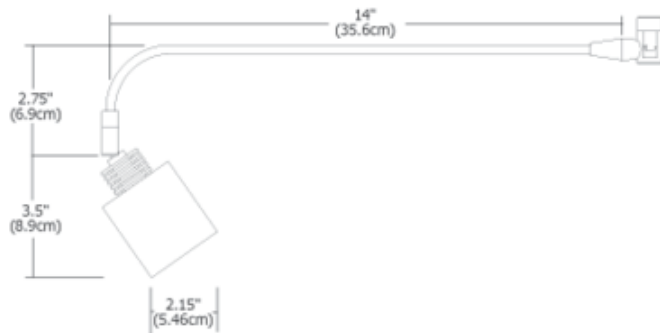

Monorail Wall Rebel Head

Description:

Monorail Wall Rebel head extends 14 inches with a graceful curve and fully adjustable head that rotates 360 degrees and tilts 90 degrees. Finish available in Satin Nickel, Antique Bronze or Polished Nickel. Holds up to three lenses or louvers. Requires one 50 watt 12 volt GU5.3 MR16 halogen lamp, not included. ETL listed.

Shown in: Polished Nickel

List Price: \$78.00
 Our Price: \$46.80

Shade Color: N/A
 Body Finish: Polished Nickel
 Lamp: 1 x MR16/GU5.3 (bipin)/50W/12V Halogen
 1 x MR16/GU5.3 (bipin)/12V LED
 Wattage: 50W
 Dimmer: Dimmable
 Dimensions: 14"L x 2.75"H