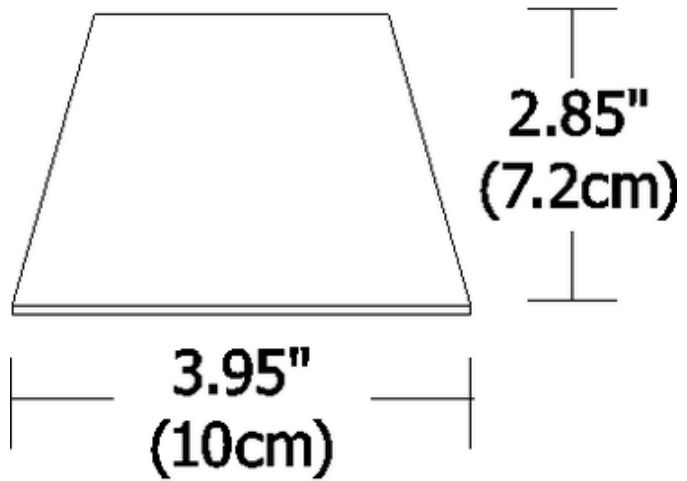

Taper Shade Accessory

Description:

Taper shade accessory is constructed of high quality fabrics. Fits on the FJ Low Rider Spinner. For use with 50 watt, 12 volt, MR16 lamps. Fabric choices are available in a white silk, chocolate silk and caramel silk.

Shown in: Caramel Silk Dupioni

List Price: \$64.00
 Our Price: \$32.00

Shade Color: Caramel Silk Dupioni
 Body Finish: N/A
 Lamp: N/A
 Wattage: N/A
 Dimmer: N/A
 Dimensions: 2.85"H x 3.95"W

Product Number: EDG53414			
Company:		Fixture Type:	Date: Mar 23, 2018
Project:		Approved By:	