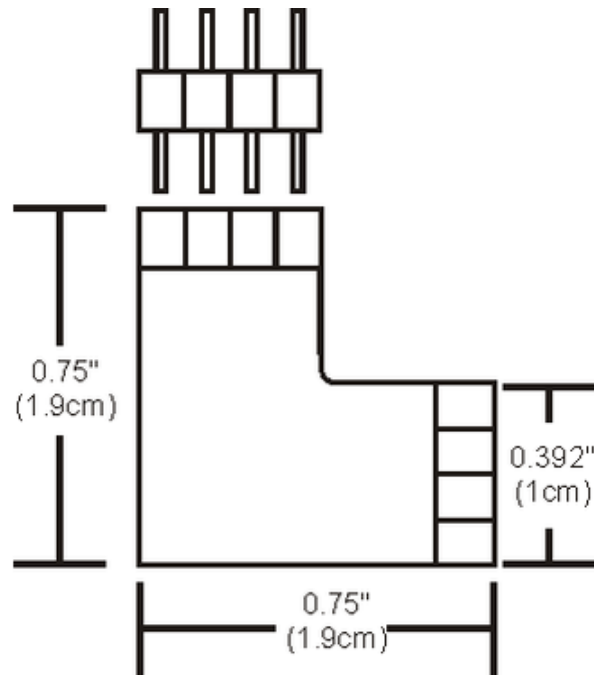

Soft Strip L Connector

Description:

Soft Strip L connector physically and electrically join two soft strip sections together at 90 degrees on a horizontal plane (includes one male joiner). For use with Edge Lighting Soft Strip LED products.

Shown in: White

List Price: \$7.00
 Our Price: \$5.60

Shade Color: White
 Body Finish: N/A
 Lamp: N/A
 Wattage: N/A
 Dimmer: N/A
 Dimensions: N/A

| | | | |
|---------------------------------|--|---------------|--------------------|
| Product Number: EDG53469 | | | |
| Company: | | Fixture Type: | Date: Apr 27, 2018 |
| Project: | | Approved By: | |