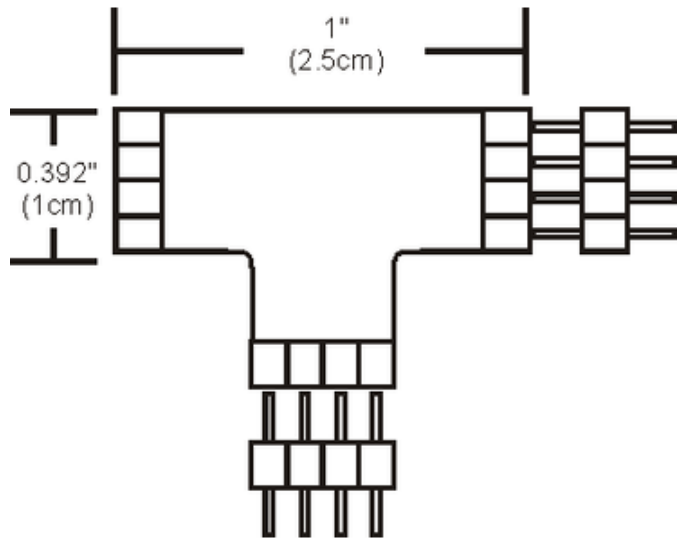

Soft Strip T Connector

Description:

Soft Strip T connector physically and electrically join three soft strip sections in a T shape. For use with Edge Lighting Soft Strip LED products.

Shown in: White

List Price: \$12.00
 Our Price: \$9.60

Shade Color: White
 Body Finish: N/A
 Lamp: N/A
 Wattage: N/A
 Dimmer: N/A
 Dimensions: N/A

Product Number: EDG53470			
Company:		Fixture Type:	Date: Apr 20, 2018
Project:		Approved By:	

#1200ST-CTSHAPE-XXXX1-XXXX