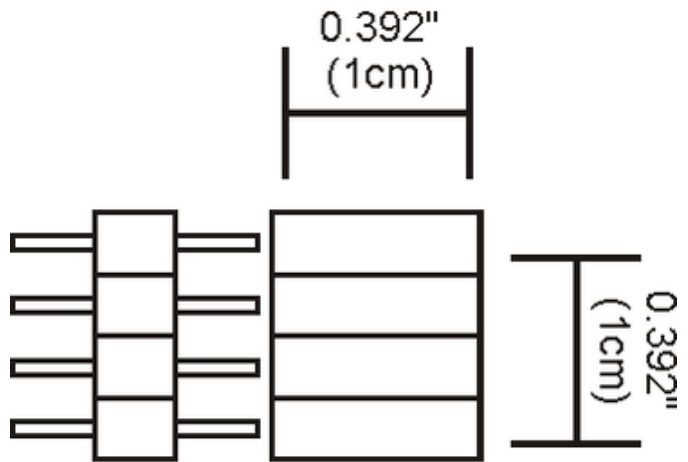

Soft Strip End Cap

Description:

Soft Strip end cap connector attaches to the end of a Soft Strip run, electrically isolating the run. Also, converts a female end of Soft Strip to a male end. For use with Edge Lighting Soft Strip LED products.

List Price: \$2.00
 Our Price: \$1.20

Shade Color: N/A
 Body Finish: N/A
 Lamp: N/A
 Wattage: N/A
 Dimmer: N/A
 Dimensions: N/A

Product Number: EDG53471			
Company:		Fixture Type:	Date: Apr 24, 2018
Project:		Approved By:	