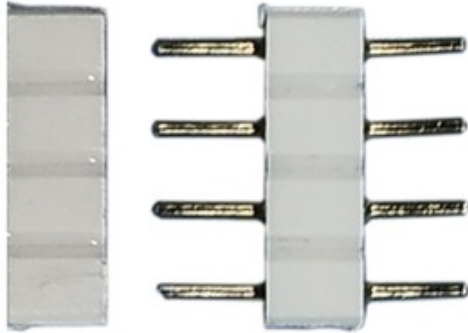

Soft Strip End Cap

Description:

Soft Strip end cap connector attaches to the end of a Soft Strip run, electrically isolating the run. Also, converts a female end of Soft Strip to a male end. For use with Edge Lighting Soft Strip LED products.

List Price: \$2.00
 Our Price: \$1.20

Shade Color: N/A
 Body Finish: N/A
 Lamp: N/A
 Wattage: N/A
 Dimmer: N/A
 Dimensions: N/A

Product Number: EDG53471			
Company:		Fixture Type:	Date: Apr 24, 2018
Project:		Approved By:	