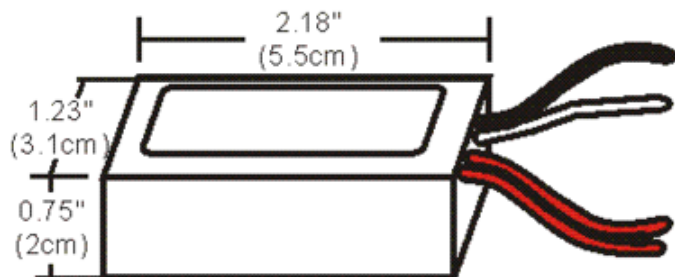

Remote 60W 12V Electronic Transformer

Description:

Remote 60 watt, 12 volt, electronic transformer converts 120 volt input to low-voltage 12 volt output. Electronic transformers are compact, lightweight, and feature a built in short-circuit protection. To be mounted in an accessible location. Consult voltage drop chart for proper gauge wire to be used between remote transformer and power feed. ETL listed.

List Price: \$68.00
 Our Price: \$26.93

Shade Color: N/A
 Body Finish: N/A
 Lamp: 1 x 60W Halogen
 Wattage: 60W
 Dimmer: Low Voltage Electronic
 Dimensions: 2.2"L x 0.75"H x 1.25"W

Product Number: EDG53503			
Company:		Fixture Type:	Date: Apr 25, 2018
Project:		Approved By:	