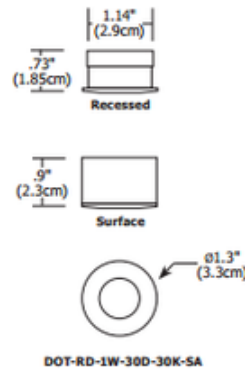

Dot Round 30 Degree LED Undercabinet

Description:

Dot Round LED under cabinet fixture provides 1 watt of warm white light with a 30 degree beam angle making it ideal for under cabinet illumination. Made of solid aluminum construction and may be surface mounted or recessed by removing the collar (included). Includes a 96 inch cord/plug port, 3 wire clips and screws. Plugs into 4 or 8 port hub allowing multiple fixtures to be wired together, sold separately. The hub distributes the low voltage power from a LED power supply, sold separately. Compatible with the following power supplies: TE-60L-12 hardwire version or TE-60L-12AC-P plug in version, sold separately. Includes one 1 watt 3000K 80 CRI LED with 61 total lumens. 70 percent lumen maintenance based on 50,000 hours of operation. Dimmable with Lutron Diva DVELV or Lutron Skylark SELV electronic low voltage dimmers. AC power supply dims down to 20 percent before flickering and slight buzzing. ETL listed. 5 year warranty.

Shown in: Satin Aluminum

List Price: \$52.00
 Our Price: \$41.60

Shade Color: N/A
 Body Finish: Satin Aluminum
 Lamp: 1 x LED/1W/12V LED
 Wattage: 1W
 Dimmer: Low Voltage Electronic
 Dimensions: 0.9"H x 1.3"W

Technical Information

Luminous Flux: 61 lumens
 Lumens/Watt: 61.00
 Lamp Color: 3000 K
 Color Rendering: 80 CRI
 Beam Angle: 30°
 Lamp Life: 50000 hours

Product Number: EDG53507			
Company:		Fixture Type:	Date: Apr 21, 2018
Project:		Approved By:	