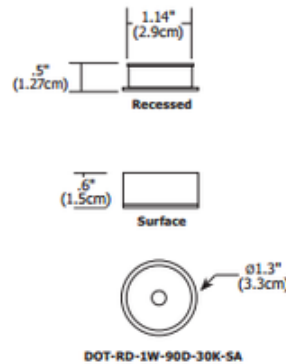

# Dot Round 90 Degree LED Undercabinet

**Description:**

Dot Round LED under cabinet fixture provides 1 watt of warm white light with a 90 degree beam angle making it ideal for under cabinet illumination. Features solid aluminum construction and may be surface mounted or recessed by removing the collar (included). Includes a 96 inch cord/plug port, wire clips and screws. Plugs into 4 or 8 port hub allowing multiple fixtures to be wired together, sold separately. The hub distributes the low voltage power from a LED power supply, sold separately. Compatible with the following power supplies: TE-60L-12 hardwire version or TE-60L-12AC-P plug in version, sold separately. One 1 watt 3000K 80 CRI LED with 64 total lumens included. 70 percent lumen maintenance based on 50,000 hours of operation. Dimmable with Lutron Diva DVELV or Lutron Skylark SELV electronic low voltage dimmers. AC power supply dims down to 20 percent before flickering and slight buzzing. ETL listed. 5 year warranty.

Shown in: Satin Aluminum

List Price: \$52.00  
 Our Price: \$41.60

Shade Color: N/A  
 Body Finish: Satin Aluminum  
 Lamp: 1 x LED/1W/12V LED  
 Wattage: 1W  
 Dimmer: Low Voltage Electronic  
 Dimensions: 0.6"H x 1.3"W

**Technical Information**

Luminous Flux: 64 lumens  
 Lumens/Watt: 64.00  
 Lamp Color: 3000 K  
 Color Rendering: 80 CRI  
 Beam Angle: 90°  
 Lamp Life: 50000 hours

Product Number: <b>EDG53508</b>			
Company:		Fixture Type:	Date: Apr 21, 2018
Project:		Approved By:	