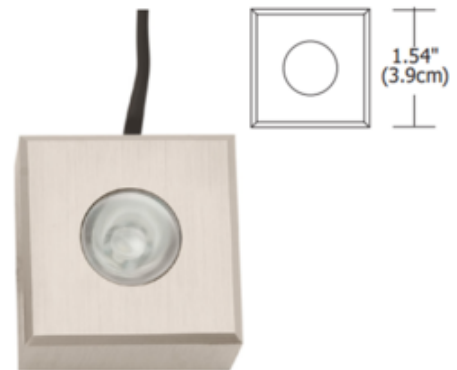

DOT-SQ-1W-30D-30K-SA