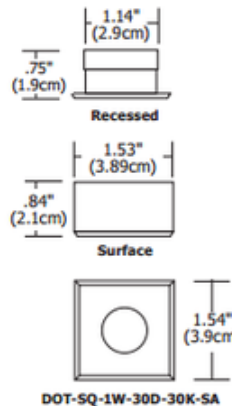

Dot Square 30 Degree LED Undercabinet

Description:

Dot Square LED under cabinet fixture provides 1 watt of warm white light with a 30 degree beam angle making it ideal for under cabinet illumination. Features solid aluminum construction and may be surface mounted or recessed by removing the collar (included). Finish in Satin Aluminum or Bronze. Includes a 96 inch cord/plug port, 3 wire clips and screws. Plugs into 4 or 8 port hub allowing multiple fixtures to be wired together, sold separately. The hub distributes the low voltage power from a LED power supply, sold separately. Compatible with the following power supplies: TE-60L-12 hardwire version or TE-60L-12AC-P plug in version, sold separately. One 1 watt 3000K 80 CRI LED with 61 total lumens included. 70 percent lumen maintenance based on 50,000 hours of operation. Dimmable with Lutron Diva DVELV or Lutron Skylark SELV electronic low voltage dimmers. AC power supply dims down to 20 percent before flickering and slight buzzing. ETL listed. 5 year warranty.

Shown in: Satin Aluminum

List Price: \$52.00
 Our Price: \$41.60

Shade Color: N/A
 Body Finish: Satin Aluminum
 Lamp: 1 x LED/1W/12V LED
 Wattage: 1W
 Dimmer: Low Voltage Electronic
 Dimensions: 0.84"H x 1.54"W x 1.54"D

Technical Information

Luminous Flux: 61 lumens
 Lumens/Watt: 61.00
 Lamp Color: 3000 K
 Color Rendering: 80 CRI
 Beam Angle: 30°
 Lamp Life: 50000 hours

Product Number: EDG53509			
Company:		Fixture Type:	Date: Apr 19, 2018
Project:		Approved By:	