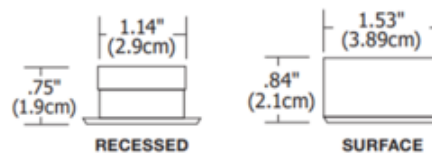

COMPANY	PROJECT	FIXTURE TYPE	APPROVED BY	DATE