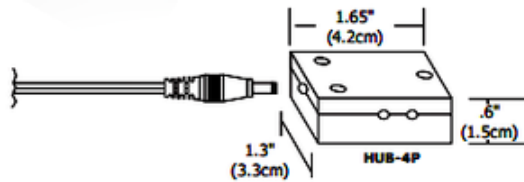

# 4 Port Hub

**Description:**

4 port hub for use with the Edge Lighting Puck LED and Dot LED fixtures. Available in a 4 port and 8 port version. Distributes the 12V AC/DC low voltage power from the LED transformer to 1-4 fixtures. Includes a 6 foot power feed connector and 3 clips.

List Price: \$13.00  
 Our Price: \$10.40

Shade Color: N/A  
 Body Finish: N/A  
 Lamp: N/A  
 Wattage: N/A  
 Dimmer: N/A  
 Dimensions: 1.65"L x 0.6"H x 1.3"W

|                                  |  |               |                    |
|----------------------------------|--|---------------|--------------------|
| Product Number: <b>EDG535 10</b> |  |               |                    |
| Company:                         |  | Fixture Type: | Date: Apr 23, 2018 |
| Project:                         |  | Approved By:  |                    |