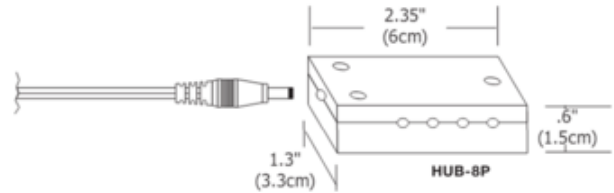

BRAND PureEdge Lighting

DESCRIPTION

The 8 Port is designed for use with PureEdge Lighting Puck LED and Dot LED undercabinet fixtures. Distributes the 12V AC/DC low voltage power from the LED transformer to 1-8 LED Dot lights. Includes a 6 foot power feed connector cord and three clips.

SHADE COLOR	N/A
BODY FINISH	N/A
WATTAGE	N/A
DIMMER	N/A
DIMENSIONS	2.35"L x 1.3"W x 0.6"H
LAMP	N/A

SPEC # EDG53511

COMPANY	PROJECT	FIXTURE TYPE	APPROVED BY	DATE