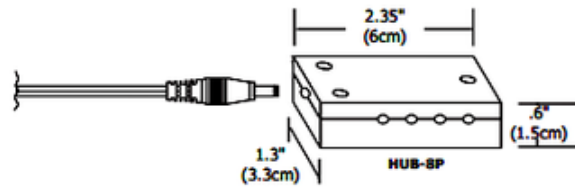

# 8 Port Hub

**Description:**

8 port hub for use with the Edge Lighting Puck LED and Dot LED fixtures. Available in a 4 port and 8 port version. Distributes the 12V AC/DC low voltage power from the LED transformer to 1-8 fixtures. Includes a 6 foot power feed connector and 3 clips.

List Price: \$24.00  
 Our Price: \$19.20

Shade Color: N/A  
 Body Finish: N/A  
 Lamp: N/A  
 Wattage: N/A  
 Dimmer: N/A  
 Dimensions: 2.35"L x 0.6"H x 1.3"W

Product Number: <b>EDG53511</b>			
Company:		Fixture Type:	Date: Mar 17, 2018
Project:		Approved By:	