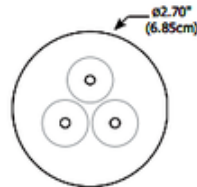

Puck LED Under Cabinet

Description:

Puck LED recessed or surface mount under cabinet fixture features solid aluminum construction and uses only 3 watts of warm white LED. Finish available in Satin Aluminum, Bronze or White. Includes collar for surface mount. Available with a 90 degree beam spread and a warm white color temperature. Includes a 96 inch cord/plug port, 3 wire clips and screws. Plugs into 4 or 8 port hub, sold separately, which distributes the low voltage power from an LED power source, sold separately. Compatible with the following power supplies: TE-60L-12 hardwire version or TE-60L-12AC-P plug in version. Includes 4 total watts, 138 lumens, 12 volt LED, 3070K color temperature, 84 CRI. 70 percent lumen maintenance based on 50,000 hours of operation. Dimmable with a Lutron Diva DVELV or Lutron Skylark SELV low voltage electronic dimmer. AC power supply dims down to 20 percent before flickering and slight buzzing. ETL listed. Fixture includes a 5 year warranty.

Technical Information

Luminous Flux: 138 lumens
 Lumens/Watt: 34.50
 Lamp Color: 3070 K
 Color Rendering: 84 CRI
 Lamp Life: 50000 hours

Product Number: EDG53512			
Company:		Fixture Type:	Date: Mar 21, 2018
Project:		Approved By:	