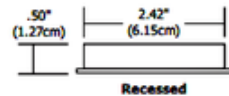

Puck LED Under Cabinet

Description:

Puck LED recessed or surface mount under cabinet fixture features solid aluminum construction and uses only 3 watts of warm white LED. Finish available in Satin Aluminum, Bronze or White. Includes collar for surface mount. Available with a 90 degree beam spread and a warm white color temperature. Includes a 96 inch cord/plug port, 3 wire clips and screws. Plugs into 4 or 8 port hub, sold separately, which distributes the low voltage power from an LED power source, sold separately. Compatible with the following power supplies: TE-60L-12 hardwire version or TE-60L-12AC-P plug in version. Includes 4 total watts, 138 lumens, 12 volt LED, 3070K color temperature, 84 CRI. 70 percent lumen maintenance based on 50,000 hours of operation. Dimmable with a Lutron Diva DVELV or Lutron Skylark SELV low voltage electronic dimmer. AC power supply dims down to 20 percent before flickering and slight buzzing. ETL listed. Fixture includes a 5 year warranty.

Technical Information

Luminous Flux: 138 lumens
 Lumens/Watt: 34.50
 Lamp Color: 3070 K
 Color Rendering: 84 CRI
 Lamp Life: 50000 hours

Product Number: EDG53512			
Company:		Fixture Type:	Date: Mar 21, 2018
Project:		Approved By:	