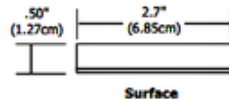

Puck LED Under Cabinet

Description:

Puck LED recessed or surface mount under cabinet fixture features solid aluminum construction and uses only 3 watts of warm white LED. Finish available in Satin Aluminum, Bronze or White. Includes collar for surface mount. Available with a 90 degree beam spread and a warm white color temperature. Includes a 96 inch cord/plug port, 3 wire clips and screws. Plugs into 4 or 8 port hub, sold separately, which distributes the low voltage power from an LED power source, sold separately. Compatible with the following power supplies: TE-60L-12 hardwire version or TE-60L-12AC-P plug in version. Includes 4 total watts, 138 lumens, 12 volt LED, 3070K color temperature, 84 CRI. 70 percent lumen maintenance based on 50,000 hours of operation. Dimmable with a Lutron Diva DVELV or Lutron Skylark SELV low voltage electronic dimmer. AC power supply dims down to 20 percent before flickering and slight buzzing. ETL listed. Fixture includes a 5 year warranty.

Technical Information

Luminous Flux: 138 lumens
 Lumens/Watt: 34.50
 Lamp Color: 3070 K
 Color Rendering: 84 CRI
 Lamp Life: 50000 hours

Product Number: EDG53512			
Company:		Fixture Type:	Date: Mar 21, 2018
Project:		Approved By:	