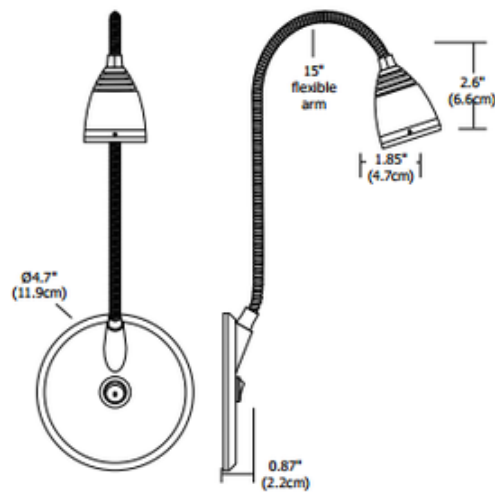

Night Owl 3 Wall

Designer: Gregory Kay

Description:

The Night Owl 3 features a rotating lens to modify the beam from 10 degrees to 30 degrees. Finish available in Satin Nickel, Antique Bronze or White. It is designed for those who enjoy reading late at night, but do not want to disturb others. The 15 inch gooseneck arm allows the lamp to be easily positioned in any direction. Available in a hardware canopy mount or plug-in version. Includes power supply rated for 100-240VAC 50/60Hz which fits inside the electrical box. Includes 3.8 watts, 12VAC, warm white 3070K, 80 CRI LED lamp, with 55 total lumens on high setting. Bi-level light control rocker switch on canopy with 100 percent high and 30 percent low light distribution setting. 70 percent lumen maintenance based on 50,000 hours of operation. ETL listed. 5 year warranty. 4.7 inch diameter canopy. 15 inch flexible arm length. 1.85 inch diameter x 2.6 inch height head.

Shown in: Antique Bronze

List Price: \$264.00
Our Price: \$211.20

Shade Color: N/A
Body Finish: Antique Bronze
Lamp: 1 x LED/3.8W/12V LED
Wattage: 3.8W
Dimmer: Included
Dimensions: 15"L x 4.6"W

Technical Information

Luminous Flux: 55 lumens
Lumens/Watt: 14.47
Lamp Color: 3070 K
Color Rendering: 80 CRI
Lamp Life: 50000 hours

Product Number: EDG535 15			
Company:		Fixture Type:	Date: Apr 21, 2018
Project:		Approved By:	