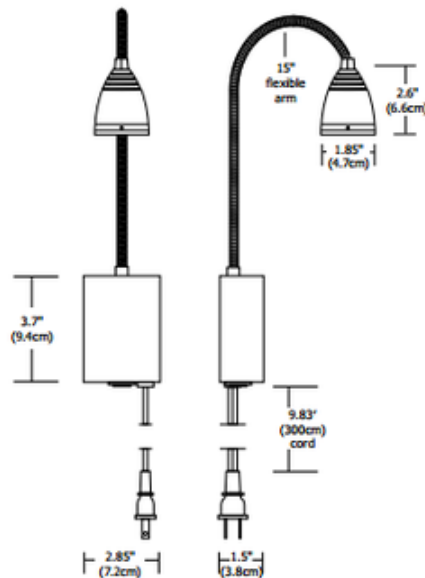

Night Owl 3 Plug-In Wall

Description:

The Night Owl 3 features a rotating lens to modify the beam from 10 degrees to 30 degrees. Finish available in Satin Nickel, Antique Bronze or White. It is designed for those who enjoy reading late at night, but do not want to disturb others. The 15 inch gooseneck arm allows the lamp to be easily positioned in any direction. Available in a plug-in or hardware canopy mount version. Rated for 100-240VAC 50/60Hz. Includes one 3.8 watts, 12VAC, warm white 3070K, 80 CRI LED lamp. Supplied with a 9.83 foot cord and plug and a bi-level light control rocker switch on bottom of canopy with 100 percent high and 30 percent low light distribution setting. 70 percent lumen maintenance based on 50,000 hours of operation. Cord cover accessory available, sold separately. ETL listed. 5 year warranty. 2.85 inch width x 3.7 inch height canopy. 15 inch flexible arm length. 1.85 inch diameter x 2.6 inch height head.

Shown in: Satin Nickel

List Price: \$248.00
 Our Price: \$198.40

Shade Color: N/A
 Body Finish: Satin Nickel
 Lamp: 1 x LED/3.8W/12V LED
 Wattage: 3.8W
 Dimmer: Included
 Dimensions: 15"L x 2.85"W

Technical Information

Luminous Flux: 55 lumens
 Lumens/Watt: 14.47
 Lamp Color: 3070 K
 Color Rendering: 80 CRI
 Lamp Life: 50000 hours

Product Number: EDG53518			
Company:		Fixture Type:	Date: Mar 24, 2018
Project:		Approved By:	