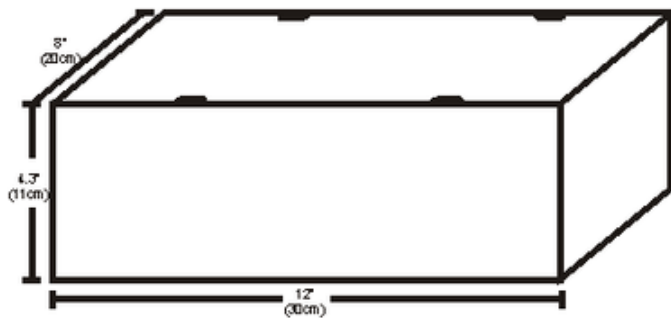

# 200W 12VDC Power Supply

**Description:**

200 watts, 12VDC, power supply with enclosure box for soft strip.

Shown in: Black

List Price: \$726.00  
 Our Price: \$181.50

Shade Color: N/A  
 Body Finish: Black  
 Lamp: 1 x 200W LED  
 Wattage: 200W  
 Dimmer: Not Dimmable  
 Dimensions: 12"L x 4.3"H x 8"W