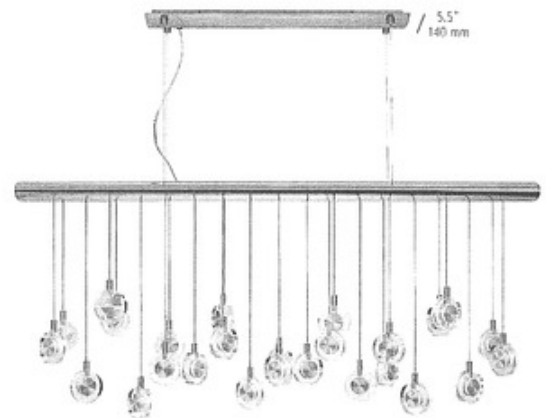

**BRAND**

LBL Lighting

**DESCRIPTION**

Bling linear suspension features discs of transparent crystal, with sandblasted interior and decorative metal accents, suspended from a rectilinear canopy. The overall height can be adjust from 25 to 76 inches by shortening the suspension cables. Includes four 75 watt, 12 volt, electronic transformers, dimmable with a low-voltage electronic dimmer. Twenty-six 10 watt, 12 volt, T3 G4 base xenon bi-pin lamps, included. General light distribution. ETL listed.

<b>SHADE COLOR</b>	Clear
<b>BODY FINISH</b>	Satin Nickel
<b>WATTAGE</b>	260W
<b>DIMMER</b>	Low Voltage Electronic
<b>DIMENSIONS</b>	41.2"L x 17.2"H
<b>BULB INCLUDED</b>	
<b>LAMP</b>	26 x T3/G4 (bipin)/10W/12V Halogen