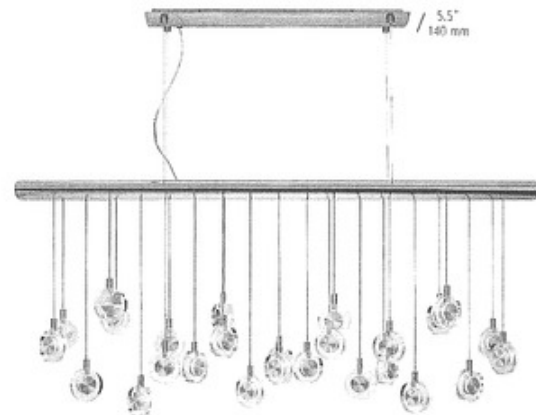

Bling Linear Suspension

Description:

Bling linear suspension features discs of transparent crystal, with sandblasted interior and decorative metal accents, suspended from a rectilinear canopy. The overall height can be adjust from 25 to 76 inches by shortening the suspension cables. Includes four 75 watt, 12 volt, electronic transformers, dimmable with a low-voltage electronic dimmer. Twenty-six 10 watt, 12 volt, T3 G4 base xenon bi-pin lamps, included. General light distribution. ETL listed.

Shown in: Satin Nickel / Clear

List Price: \$1726.00
 Our Price: \$1380.80

Shade Color: Clear
 Body Finish: Satin Nickel
 Lamp: 26 x T3/G4 (bipin)/10W/12V Halogen
 Wattage: 260W
 Dimmer: Low Voltage Electronic
 Dimensions: 41.2"L x 17.2"H