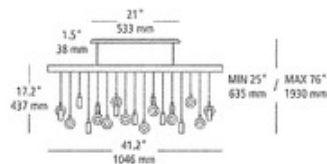

**BRAND**

LBL Lighting

**DESCRIPTION**

Bling linear suspension features discs of transparent crystal, with sandblasted interior and decorative metal accents, suspended from a rectilinear canopy. The overall height can be adjust from 25 to 76 inches by shortening the suspension cables. Includes four 75 watt, 12 volt, electronic transformers, dimmable with a low-voltage electronic dimmer. Twenty-six 10 watt, 12 volt, T3 G4 base xenon bi-pin lamps, included. General light distribution. ETL listed.

<b>SHADE COLOR</b>	Clear
<b>BODY FINISH</b>	Satin Nickel
<b>WATTAGE</b>	260W
<b>DIMMER</b>	Low Voltage Electronic
<b>DIMENSIONS</b>	41.2"L x 17.2"H
<b>BULB INCLUDED</b>	
<b>LAMP</b>	26 x T3/G4 (bipin)/10W/12V Halogen