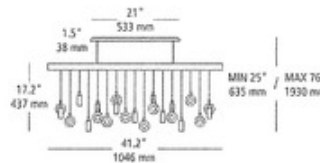

Bling Linear Suspension

Description:

Bling linear suspension features discs of transparent crystal, with sandblasted interior and decorative metal accents, suspended from a rectilinear canopy. The overall height can be adjust from 25 to 76 inches by shortening the suspension cables. Includes four 75 watt, 12 volt, electronic transformers, dimmable with a low-voltage electronic dimmer. Twenty-six 10 watt, 12 volt, T3 G4 base xenon bi-pin lamps, included. General light distribution. ETL listed.

Shown in: Satin Nickel / Clear

List Price: \$1726.00
 Our Price: \$1380.80

Shade Color: Clear
 Body Finish: Satin Nickel
 Lamp: 26 x T3/G4 (bipin)/10W/12V Halogen
 Wattage: 260W
 Dimmer: Low Voltage Electronic
 Dimensions: 41.2"L x 17.2"H