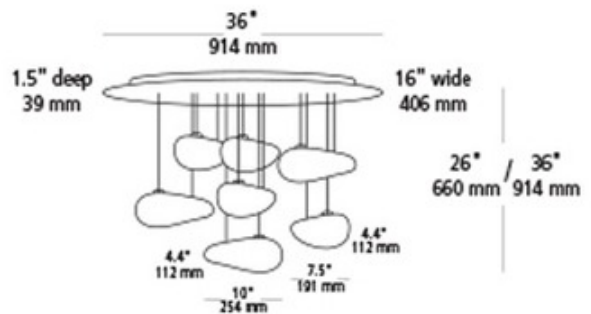

BRAND

LBL Lighting

DESCRIPTION

Constellation Multi Light Pendant features pebble shaped mouth-blown opal glass with silver leaf accents. Available in a 26 inch or 36 inch height.. Includes four 75 watt electronic transformers, 12 volt, dimmable with a low-voltage electronic dimmer. Seven 35 watt, 12 volt, GY6.35 Xenon bi-pin lamps, included. General light distribution. ETL listed. 36 inch width x 36 inch height. Canopy dimensions: 36 inch width x 26/36 inch height.

SHADE COLOR	Opal
BODY FINISH	Satin Nickel
WATTAGE	245W
DIMMER	Low Voltage Electronic
DIMENSIONS	36"W x 36"H
BULB INCLUDED	
LAMP	7 x JC/GY6.35 (bipin)/35W/12V Krypton Xenon

SPEC # LBL53836

COMPANY	PROJECT	FIXTURE TYPE	APPROVED BY	DATE