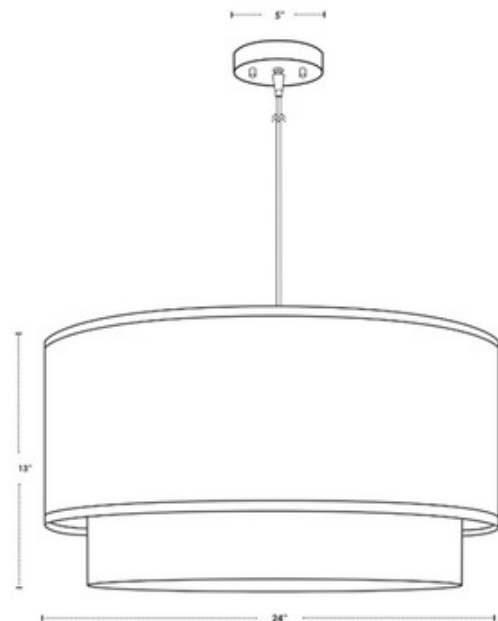

BRAND

Lights Up

DESCRIPTION

Pendant brings a Midcentury Modern look to a variety of room styles. The inner Brussels Linen shade is complemented with an outer shade in Cherry veneer. Finished in Brushed Nickel. 5 inch diameter canopy. ETL and UL listed.

SHADE COLOR	Brussels / Natural Linen
BODY FINISH	Brushed Nickel
WATTAGE	200W
DIMMER	Standard 120V
DIMENSIONS	24"W x 13"H
BULB NOT INCLUDED	
LAMP	2 x A19/Medium (E26)/100W/120V Incandescent 2 x A19/Medium (E26)/120V LED

Technical Information

PRODUCT DIMENSIONS	Cable Length: 96"
---------------------------	-------------------

SPEC # LUP53890

COMPANY

PROJECT

FIXTURE TYPE

APPROVED BY

DATE