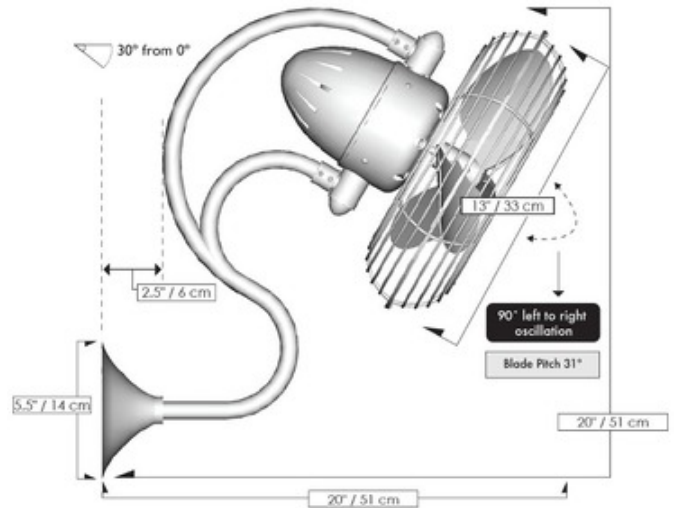

**BRAND**

Matthews Fan Company

**DESCRIPTION**

The Atlas Fan/Melody Wall Fan is an oscillating, 3-speed wall mounted fan providing maximum multi-directional airflow. It can be mounted in small, awkward spaces or in front of HVAC ducts to make more efficient the heating, ventilation, or air conditioning of any room. Constructed of cast aluminum and heavy stamped steel. Includes a 3-speed Decora-style wall control in White. Limited lifetime warranty. Optional 3 speed RF remote control sold separately. Note: The remote control receiver will not fit behind the wall canopy. A clever electrician will need to hide the receiver in wall or ceiling according to code.

<b>SHADE COLOR</b>	N/A
<b>BODY FINISH</b>	Polished Chrome
<b>WATTAGE</b>	N/A
<b>DIMMER</b>	N/A
<b>DIMENSIONS</b>	13"W x 20"H x 20"D
<b>LAMP</b>	N/A

**SPEC #** MWG53934

COMPANY	PROJECT	FIXTURE TYPE	APPROVED BY	DATE