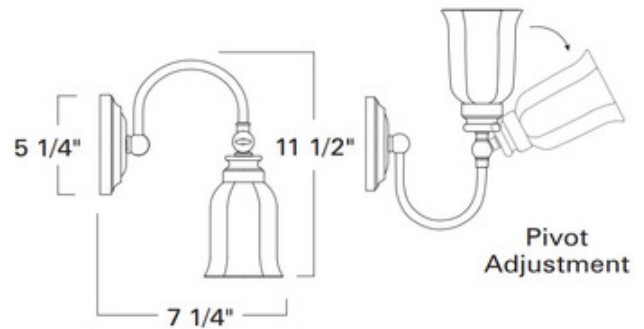

BRAND

Norwell Lighting

DESCRIPTION

The Emily Sconce features a hexagonal Opal Glass shade and a Brushed Nickel or Chrome finish. Shade: 5.75 inch high x 5 inch wide. Can be mounted upward or downward. UL listed for Damp location.

SHADE COLOR	Opal
BODY FINISH	Chrome
WATTAGE	8W
DIMMER	Standard 120V
DIMENSIONS	5.25"W x 11.5"H x 7.25"D
BULB NOT INCLUDED	
LAMP	1 x A19/Medium (E26)/8W/120V LED 1 x A19/Medium (E26)/60W/120V Incandescent