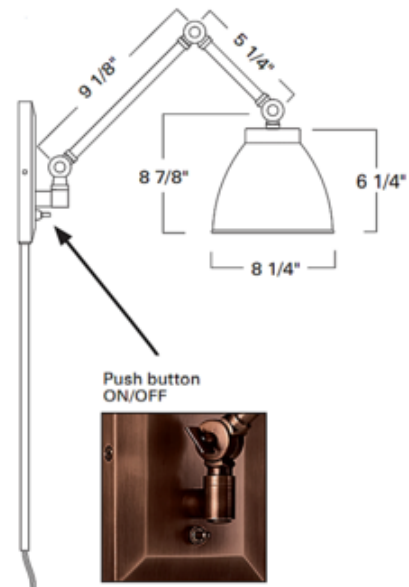

Fixture can be hard-wired or plugged in

COMPANY

PROJECT

FIXTURE TYPE

APPROVED BY

DATE