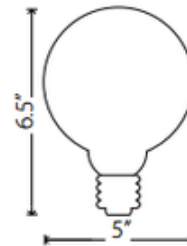

25 Watt 120V G125 Half Chrome Medium Base Bulb

Description:

25 watt, 120 volt, G125 Half Chrome medium base incandescent lamp. For use with Nuevo Living Ten Tales Suspension, Fifteen Tales Suspension, or Asaki Suspension. 5 inch diameter x 6.5 inch height.

Shown in: Chrome / Clear

List Price: \$22.00
Our Price: \$17.60

Shade Color: Chrome / Clear
Body Finish: N/A
Lamp: 1 x G125/Medium (E26)/25W/120V Incandescent
Wattage: 25W
Dimmer: Incandescent
Dimensions: 6.5"H x 5"W