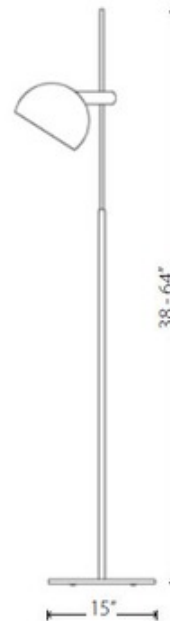

Sussex Floor Lamp

Description:

Sussex adjustable table/floor lamp features a frosted glass shade with a steel finish. On/Off switch on cord. Available in table and floor versions. One 60 watt, 120 volt, A19 lamp, not included. General light distribution

Shown in: Steel / Frosted

List Price: \$371.25
Our Price: \$297.00

Shade Color: Frosted
Body Finish: Steel
Lamp: 1 x A19/Medium (E26)/60W/120V Incandescent
 1 x A19/Medium (E26)/120V LED
Wattage: 60W
Dimmer: Incandescent
Dimensions: 65"H x 15"W

Product Number: NUE54125			
Company:		Fixture Type:	Date: Apr 26, 2018
Project:		Approved By:	

#1419FL-SUSSEX-01511-WHCH

Fax: (773) 883-6131

Phone: 866-954-4489

Address: 1718 W. Fullerton Ave. Chicago IL 60614