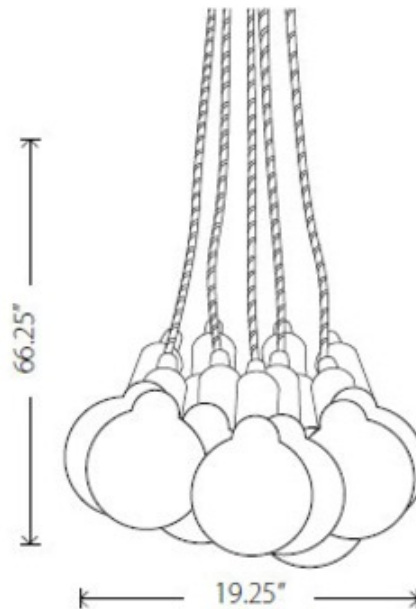

# Fifteen Tales Suspension

**Description:**

Fifteen Tales Suspension features fifteen black bulb socket holders and black cable with black braiding. Requires fifteen 25 watt 120 volt G125 or G80 medium base half chrome or frost incandescent bulbs, sold separately. 19.25 inch diameter x 66.25 inch overall height. Actual fixture diameter is dependent upon which diameter lamp is used.

Shown in: Black

**List Price:** \$343.75  
**Our Price:** \$171.88

**Shade Color:** N/A  
**Body Finish:** Black  
**Lamp:** 15 x G125/Medium (E26)/25W/120V Incandescent  
 15 x G80/Medium (E26)/25W/120V Incandescent  
**Wattage:** 375W  
**Dimmer:** Incandescent  
**Dimensions:** 66.25"H x 19.25"W