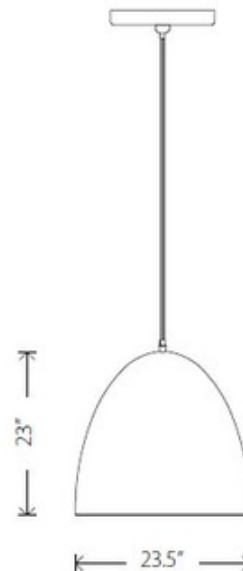

Dome Suspension

Description:

Dome suspension featured an aluminum shade, available in a black or white finish. 71 inches of field adjustable cable is supplied. One 75 watt, 120 volt, A19 lamp for use with the HGML262 and HGML263, not included. Three 75 watt, 120 volt, A19 lamp for use with the HGML259 and HGML260, not included. General light distribution.

Shown in: Aluminum / Black

List Price: \$728.75
Our Price: \$583.00

Shade Color: Black
Body Finish: Aluminum
Lamp: 3 x A19/Medium (E26)/75W/120V Incandescent
 3 x A19/Medium (E26)/120V LED
Wattage: 225W
Dimmer: Incandescent
Dimensions: 24"H x 23"W