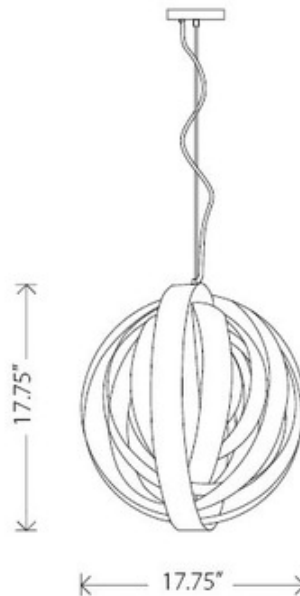

Orba Pendant

Description:

Orba Pendant features a multi ring shade in Black or Gold with a Chrome canopy. One 60 watt, 120 volt A19 type Medium base incandescent bulb is required, but not included. Comes with 5 feet of cable. 17.75 inch width x 17.75 inch height x 77 inch maximum length.

Shown in: Chrome / Black

List Price: \$426.25
 Our Price: \$341.00

Shade Color: Black
 Body Finish: Chrome
 Lamp: 1 x A19/Medium (E26)/60W/120V Incandescent
 Wattage: 60W
 Dimmer: Incandescent
 Dimensions: 77"L x 17.75"H x 17.75"W