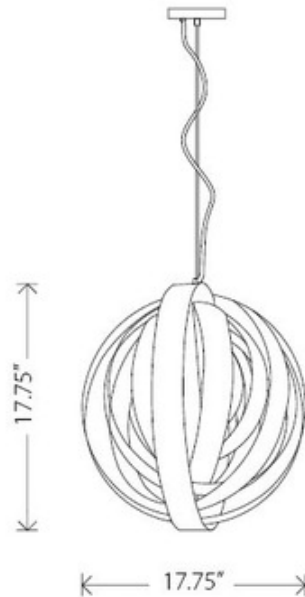

BRAND

Nuevo

DESCRIPTION

The Orba Pendant features a mutli ring shade in Matte Black with a Chrome canopy.

SHADE COLOR	Matte Black
BODY FINISH	Chrome
WATTAGE	100W
DIMMER	Standard 120V
DIMENSIONS	17.75"W x 17.75"H
BULB NOT INCLUDED	
LAMP	1 x A19/Medium (E26)/100W/120V Incandescent 1 x A19/Medium (E26)/120V LED

Technical Information

PRODUCT DIMENSIONS Adjustable Cable Length: 60"

SPEC #

NUE54141

COMPANY

PROJECT

FIXTURE TYPE

APPROVED BY