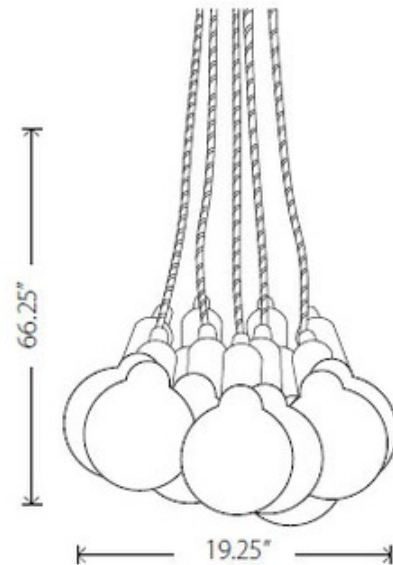

COMPANY

PROJECT

FIXTURE TYPE

APPROVED BY

DATE