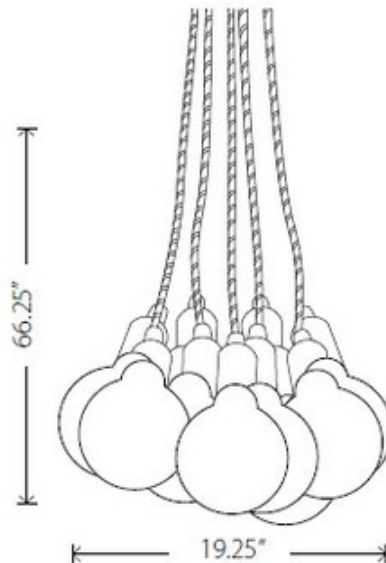

Ten Tales Suspension

Description:

Ten Tales Suspension features ten black bulb socket holders and black cable with black braiding. Requires ten 25 watt 120 volt G125 medium base half chrome or frost incandescent bulbs, sold separately. 19.25 inch diameter x 66.25 inch overall height. Actual fixture diameter is dependent upon which diameter lamp is used.

Shown in: Black

List Price: \$275.00
Our Price: \$220.00

Shade Color: N/A
Body Finish: Black
Lamp: 10 x G125/Medium (E26)/25W/120V Incandescent
 10 x G80/Medium (E26)/25W/120V Incandescent
Wattage: 250W
Dimmer: Incandescent
Dimensions: 66.25"H x 19.25"W