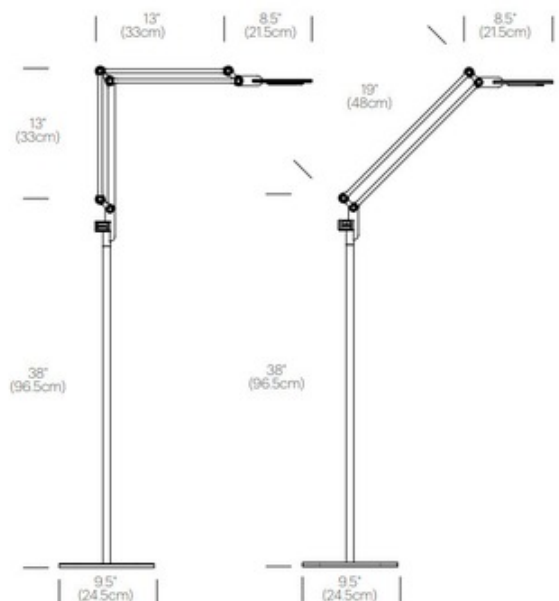

COMPANY

PROJECT

FIXTURE TYPE

APPROVED BY

DATE