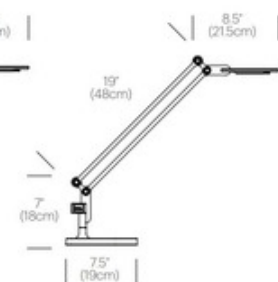

DESCRIPTION

Link medium desk clamp mount incorporates advanced LED lighting to balance performance and style in task lighting making it perfect in any room. Composed of stamped, die-cast, and machined aluminum. Body swivels 360 degrees from the base and head tilts 180 degrees. Finish available in silver, white, black, and grey. UL and CE listed.

SHADE COLOR	N/A
BODY FINISH	Orange
WATTAGE	7.5W
DIMMER	Included
DIMENSIONS	22"L x 19"W x 7"H
INTEGRATED LED MODULE	
LAMP	1 x LED/7.5W/120V LED

Technical Information

LAMP COLOR	3300K
LAMP LIFE	25000 hours

SPEC # PBL54175

LINK MEDIUM TABLE

LINK SMALL TABLE

LINK MEDIUM SURFACE MOUNT

LINK SMALL SURFACE MOUNT

SURFACE MOUNT AVAILABLE FOR 2-12" (5-3cm) AND 12-3" (3-76cm) WORKSURFACES

COMPANY

PROJECT