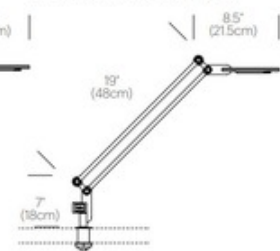

DESCRIPTION

Link medium desk clamp mount incorporates advanced LED lighting to balance performance and style in task lighting making it perfect in any room. Composed of stamped, die-cast, and machined aluminum. Body swivels 360 degrees from the base and head tilts 180 degrees. Finish available in silver, white, black, and grey. UL and CE listed.

SHADE COLOR	N/A
BODY FINISH	Orange
WATTAGE	7.5W
DIMMER	Included
DIMENSIONS	22"L x 19"W x 7"H
INTEGRATED LED MODULE	
LAMP	1 x LED/7.5W/120V LED

Technical Information

LAMP COLOR	3300K
LAMP LIFE	25000 hours

SPEC # PBL54175

LINK MEDIUM TABLE

LINK SMALL TABLE

LINK MEDIUM SURFACE MOUNT

LINK SMALL SURFACE MOUNT

SURFACE MOUNT AVAILABLE FOR 2-12" (5-3cm) AND 12-3" (3-76cm) WORKSURFACES

COMPANY

PROJECT