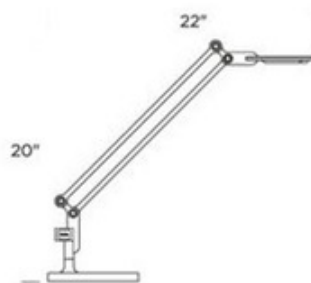

Product Number: PBL54175			
Company:		Fixture Type:	Date: Mar 23, 2018
Project:		Approved By:	

#1608TA-LINKST-002L1-OROR

Fax: (773) 883-6131

Phone: 866-954-4489

Address: 1718 W. Fullerton Ave. Chicago IL 60614

www.lightology.com