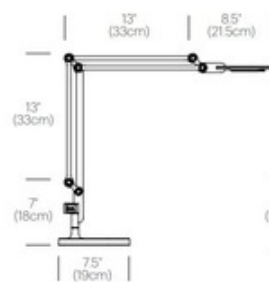

DESCRIPTION

Link medium desk clamp mount incorporates advanced LED lighting to balance performance and style in task lighting making it perfect in any room. Composed of stamped, die-cast, and machined aluminum. Body swivels 360 degrees from the base and head tilts 180 degrees. Finish available in silver, white, black, and grey. UL and CE listed.

SHADE COLOR	N/A
BODY FINISH	Orange
WATTAGE	7.5W
DIMMER	Included
DIMENSIONS	22"L x 19"W x 7"H
INTEGRATED LED MODULE	
LAMP	1 x LED/7.5W/120V LED

Technical Information

LAMP COLOR	3300K
LAMP LIFE	25000 hours

SPEC # PBL54175

LINK MEDIUM TABLE

LINK SMALL TABLE

LINK MEDIUM SURFACE MOUNT

LINK SMALL SURFACE MOUNT

SURFACE MOUNT AVAILABLE FOR 2-12" (5-3cm) AND 12-3" (3-76cm) WORKSURFACES

COMPANY

PROJECT