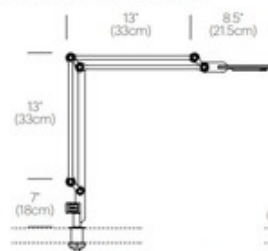

SHADE COLOR	N/A
BODY FINISH	Orange
WATTAGE	7.5W
DIMMER	Included
DIMENSIONS	22"L x 19"W x 7"H
INTEGRATED LED MODULE	
LAMP	1 x LED/7.5W/120V LED

Technical Information

LAMP COLOR	3300K
LAMP LIFE	25000 hours

SPEC # PBL54175

LINK MEDIUM TABLE

LINK SMALL TABLE

LINK MEDIUM SURFACE MOUNT

LINK SMALL SURFACE MOUNT

SURFACE MOUNT AVAILABLE FOR 2-12" (5-3cm) AND 12-3" (3-76cm) WORKSURFACES

COMPANY

PROJECT