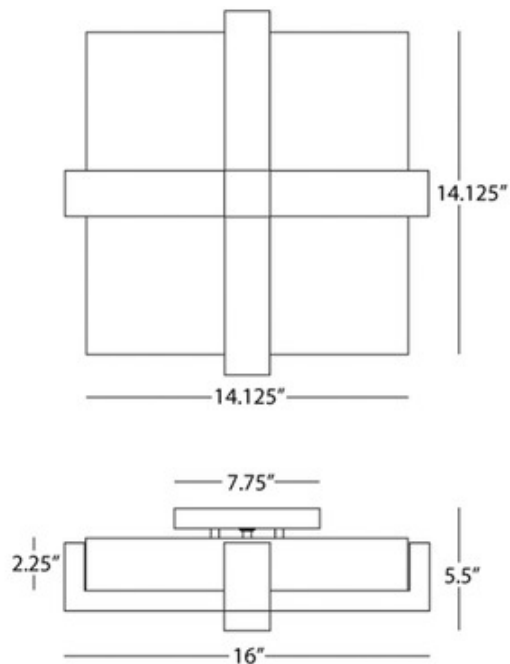

# Doughnut Ceiling Flush Light

**Description:**

Doughnut Ceiling Flush Mount features Marbled Glass with an Antique Silver, Deep Patina Bronze, or Antique Natural brass finish in a cross pattern. Two 60 watt, 120 volt T10 type Medium base incandescent bulbs are required, but not included. UL listed. 16 inch width x 5.5 inch height x 16 inch depth.

Shown in: Antique Silver / Marbelized Glass

List Price: \$674.19  
 Our Price: \$539.35

Shade Color: Marbelized Glass  
 Body Finish: Antique Silver  
 Lamp: 2 x T10/Medium (E26)/60W/120V Incandescent  
 Wattage: 120W  
 Dimmer: Incandescent  
 Dimensions: 5.5"H x 16"W x 16"D