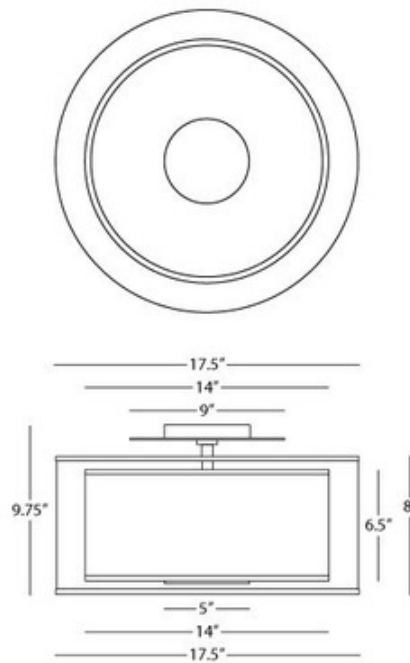

Saturnia Semi Flush Ceiling Mount

Description:

Saturnia semi-flush ceiling mount features a bronze or silver transparent fabric exterior shade with an ascot white fabric interior shade. Includes 13.5 inch diameter white acrylic diffuser. Silver transparent fabric exterior shade features a stainless steel finish. Bronze transparent fabric exterior features a deep patina bronze finish. Available in a wall sconce, ceiling flush mount, table lamp, floor lamp, pendant and chandelier version. Direct wire only. Two 100 watt, 120 volt, A19 medium base incandescent lamps not included. General light distribution. Canopy diameter is 9 inches. 17.5 inch diameter x 9.75 inch height.

Shown in: Stainless Steel

List Price: \$383.81
Our Price: \$307.05

Shade Color: N/A
Body Finish: Stainless Steel
Lamp: 2 x A19/Medium (E26)/72W/120V Incandescent
Wattage: 144W
Dimmer: Incandescent
Dimensions: 17.5"L x 9.75"H x 17.5"W