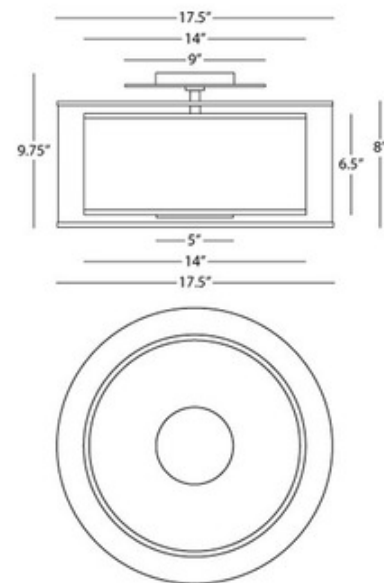

BRAND

Robert Abbey

DESCRIPTION

Saturnia semi-flush ceiling mount features a bronze or silver transparent fabric exterior shade with an ascot white fabric interior shade. Includes 13.5 inch diameter white acrylic diffuser. Silver transparent fabric exterior shade features a stainless steel finish. Bronze transparent fabric exterior shade features a deep patina bronze finish. Canopy diameter is 9 inches. 17.5 inch diameter x 9.75 inch height.

Shown in: Stainless Steel

SHADE COLOR	N/A
BODY FINISH	Stainless Steel
WATTAGE	144W
DIMMER	Standard 120V
DIMENSIONS	17.5"L x 17.5"W x 9.75"H
BULB NOT INCLUDED	
LAMP	2 x A19/Medium (E26)/72W/120V Incandescent