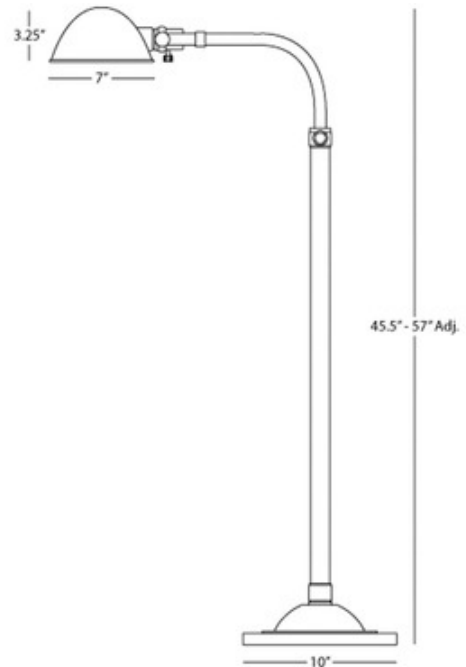

SHADE COLOR	N/A
BODY FINISH	Polished Nickel
WATTAGE	43W
DIMMER	Standard 120V
DIMENSIONS	10"W x 57"H
BULB NOT INCLUDED	
LAMP	1 x A19/Medium (E26)/43W/120V Incandescent 1 x A19/Medium (E26)/120V LED

SPEC #

RAB54293