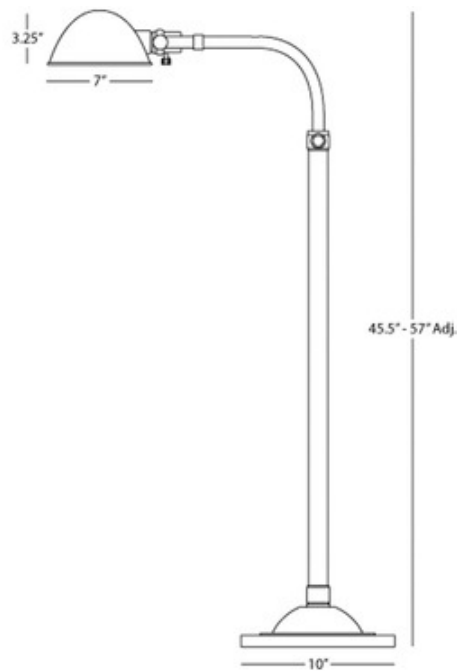

# Alvin Pharmacy Floor Lamp

**Description:**

Alvin Pharmacy Floor Lamp features a parabolic head with a brass metal shade. Finish available in antique brass, polished nickel and deep patina bronze. Features full range dimmer switch. One 60 watt, 120 volt, A19 medium base incandescent lamp not included. Directional lighting distribution. Shade is 7 inches wide x 3.25 inches high, base is 10 inch diameter, overall height of fixture is adjustable from 45.5 to 57 inches.

Shown in: Polished Nickel

**List Price:** \$474.38  
**Our Price:** \$379.50

**Shade Color:** N/A  
**Body Finish:** Polished Nickel  
**Lamp:** 1 x A19/Medium (E26)/43W/120V Incandescent  
 1 x A19/Medium (E26)/120V LED  
**Wattage:** 43W  
**Dimmer:** Incandescent  
**Dimensions:** 57"H x 10"W