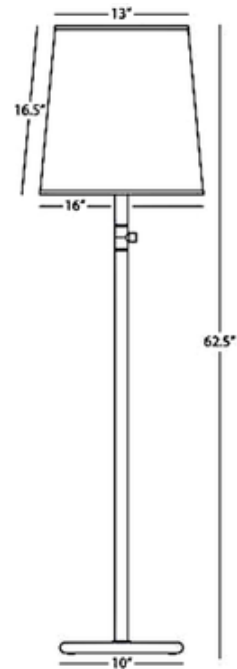

DESIGNER

Rico Espinet

BRAND

Robert Abbey

DESCRIPTION

The Buster Floor Lamp features a sleek, slightly flared fabric shade. Includes full range dimmer on stem.

| | |
|--------------------------|--|
| SHADE COLOR | Taupe Claiborne |
| BODY FINISH | Polished Nickel |
| WATTAGE | 200W |
| DIMMER | Included |
| DIMENSIONS | 22"W x 79.5"H |
| BULB NOT INCLUDED | |
| LAMP | 1 x A21/Medium (E26)/200W/120V Incandescent 1 x A21/Medium (E26)/120V LED |