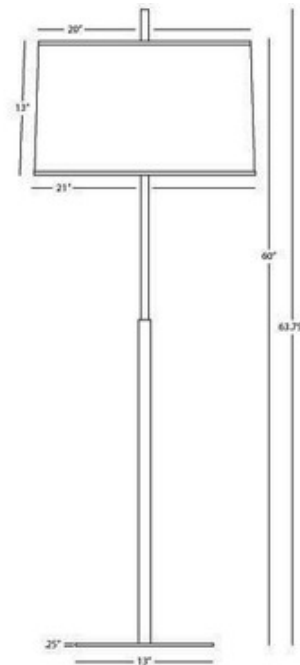

COMPANY

PROJECT

FIXTURE TYPE

APPROVED BY

DATE