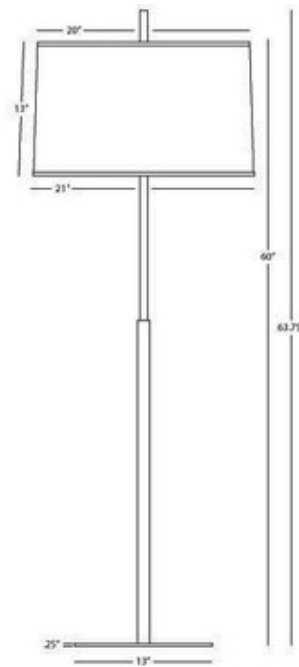

# Echo Floor Lamp

**Description:**

Echo Floor Lamp features a Fondine Fabric shade with a Deep Patina Bronze or Stainless Steel finish. Features 3-way switch and 12 feet of cord. One 150 watt, 120 volt, A19 3-Way type medium base incandescent bulb is required, but not included. General lighting distribution. UL listed. Shade dimensions are 21 inch width x 13 inch height. Base diameter is 13 inches. Overall fixture: 21 inch width x 63.75 inch height.

Shown in: Stainless Steel / Fondine

List Price: \$465.75  
 Our Price: \$372.60

Shade Color: Fondine  
 Body Finish: Stainless Steel  
 Lamp: 1 x A19 3-Way/Medium (E26)/150W/120V Incandescent  
 Wattage: 150W  
 Dimmer: Included  
 Dimensions: 63.75"H x 21"W