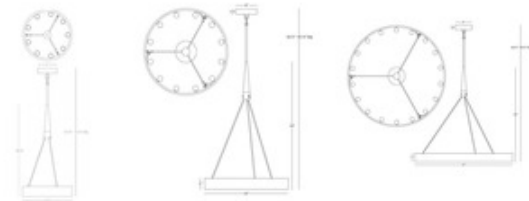

Candelaria Chandelier

Designer: Rico Espinet

Description:

Candelaria chandelier, by Rico Espinet, features a Deep Patina Bronze, Polished Nickel, or Brushed Nickel finish. Available in two sizes. Includes 12 feet of cord and three 12 inch and one 6 inch extension rods. Direct wire only. 40 watt, 120 volt, Edison A-Shape type Medium base incandescent bulbs are required, but not included. UL listed. Medium: 24 inch width x 34 inch height x 80.75 inch maximum length. Large: 36 inch width x 34 inch height x 80.75 inch maximum length.

Shown in: Deep Patina Bronze

List Price: \$1818.44
Our Price: \$1454.75

Shade Color: N/A
Body Finish: Deep Patina Bronze
Lamp: 18 x Edison A-Shape/Medium (E26)/40W/120V Incandescent
Wattage: 720W
Dimmer: Incandescent
Dimensions: 80.75"L x 34"H x 35"W