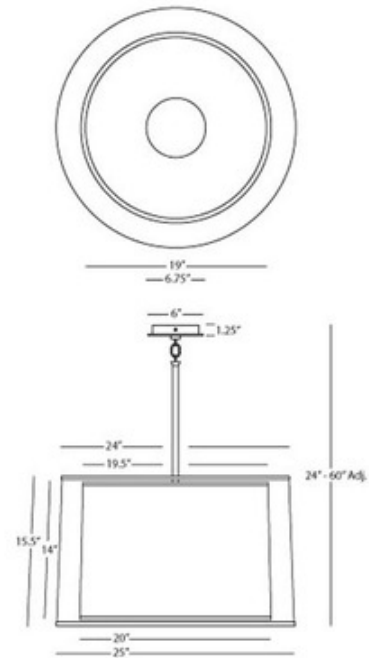

COMPANY

PROJECT

FIXTURE TYPE

APPROVED BY

DATE