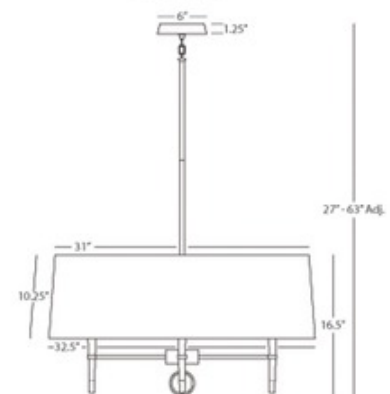

DESIGNER

Jonathan Adler

BRAND

Jonathan Adler

DESCRIPTION

The Ventana Pendant features a Natural linen shade with ebonized wood and Polished Nickel finish.

SHADE COLOR	Natural
BODY FINISH	Polished Nickel
WATTAGE	240W
DIMMER	Standard 120V
DIMENSIONS	32.5"W x 16.5"H
BULB NOT INCLUDED	
LAMP	4 x B10/Candelabra (E12)/60W/120V Incandescent 4 x B10/Candelabra (E12)/120V LED