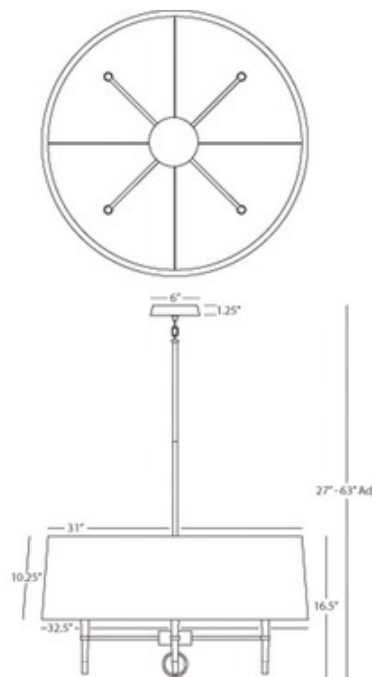

Ventana Pendant

Designer: Jonathan Adler

Description:

The Ventana Pendant features a Natural linen shade with Ebony Wood/Polished Nickel or Ebony Wood/Antique Brass finishes. Comes with 12 feet of cord and three 12 inch and one 6 inch rods. Four 60 watt, 120 volt B10 type Candelabra base incandescent bulbs are required, but not included. UL listed. 32.5 inch width x 16.5 inch height x 63 inch maximum length.

Shown in: Polished Nickel / Natural

List Price: \$1119.81
Our Price: \$895.85

Shade Color: Natural
Body Finish: Polished Nickel
Lamp: 4 x B10/Candelabra (E12)/60W/120V Incandescent
 4 x B10/Candelabra (E12)/120V LED
Wattage: 240W
Dimmer: Incandescent
Dimensions: 63"L x 16.5"H x 32.5"W