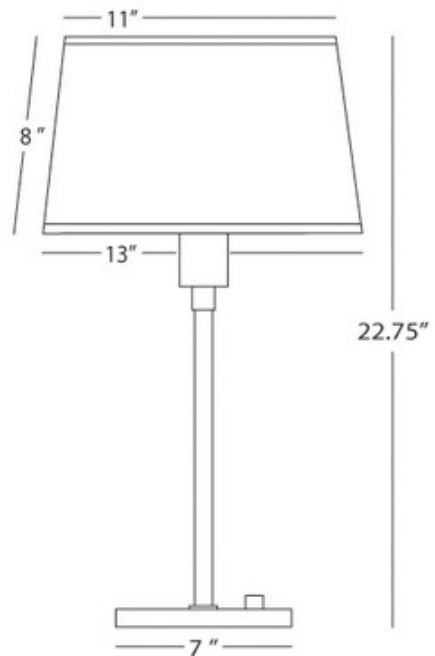

**BRAND**

Robert Abbey

**DESCRIPTION**

The Real Simple Collection Club Table Lamp features a Snowflake white shade with a Dark Bronze or Matte Black finish. Features Hi-Lo switch on the base. UL listed.

*Shown in: Dark Bronze / Snowflake Fabric*

<b>SHADE COLOR</b>	Snowflake Fabric
<b>BODY FINISH</b>	Dark Bronze
<b>WATTAGE</b>	72W
<b>DIMMER</b>	Included
<b>DIMENSIONS</b>	13"W x 22.75"H
<b>BULB NOT INCLUDED</b>	
<b>LAMP</b>	1 x A19/Medium (E26)/72W/120V Incandescent