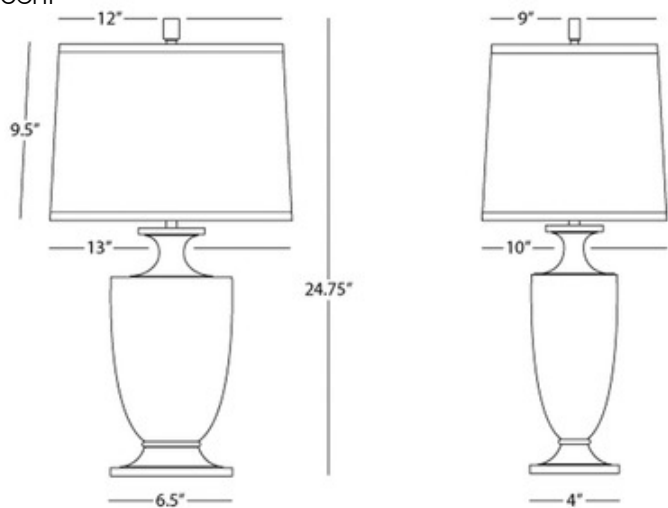

Artemis Table Lamp

Description:

Artemis table lamp features a rectangular dupioni silk shade and a clear lead crystal base with silver plated accents. Shade is also available in cafe, black and off hwit edupioni silk. Lead crystal base available in clear or black option. Features full range dimmer switch. One 150 watt, 120V, A19 medium base incandescent lamp not included. General light distribution. 13W x 24.75H x 10L.

Shown in: Clear / Cafe

List Price: \$935.81
 Our Price: \$748.65

Shade Color: Cafe
 Body Finish: Clear
 Lamp: 1 x A19/Medium (E26)/150W/120V Incandescent
 1 x A19/Medium (E26)/120V LED
 Wattage: 150W
 Dimmer: Incandescent
 Dimensions: 10"L x 24.75"H x 13"W