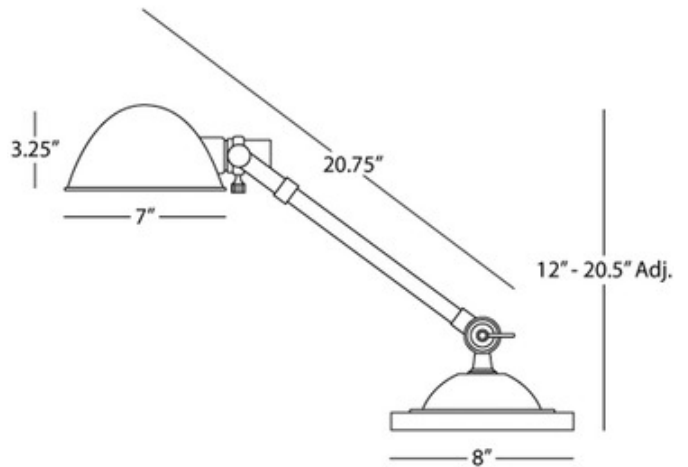

BRAND

Robert Abbey

DESCRIPTION

Alvin desk lamp features a parabolic head with a metal shade. Finish available in deep patina bronze. Includes Hi-Lo dimming switch.

SHADE COLOR	N/A
BODY FINISH	Antique Natural Brass
WATTAGE	43W
DIMMER	Standard 120V
DIMENSIONS	8"W x 20.5"H
BULB NOT INCLUDED	
LAMP	1 x A19/Medium (E26)/43W/120V Incandescent 1 x A19/Medium (E26)/120V LED