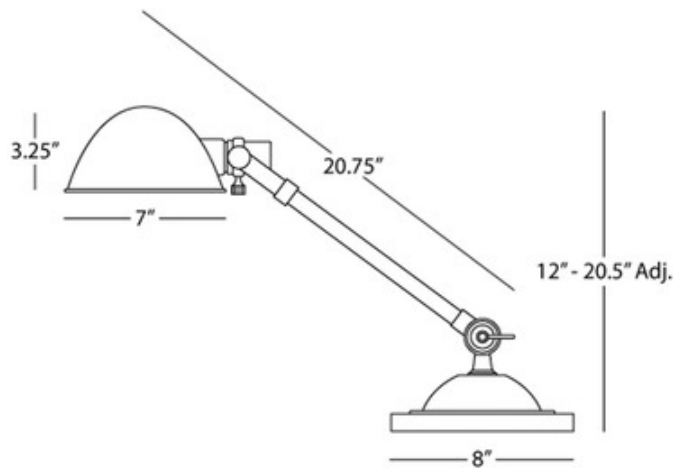

Alvin Desk Lamp

Description:

Alvin desk lamp features a parabolic head with a brass metal shade. Finish available in antique natural brass, deep patina bronze and polished nickel. Includes Hi-Lo dimming switch. Available in a swing arm wall sconce, desk and floor lamp version. One 60 watt, 120 volt, A19 medium base incandescent lamp not included. Task lighting distribution. Shade dimensions 7W x 3.25H. Base diameter is 8 inches. Height of fixture is adjustable 12-20.5.

Shown in: Antique Natural Brass

List Price: \$267.38
 Our Price: \$213.90

Shade Color: N/A
 Body Finish: Antique Natural Brass
 Lamp: 1 x A19/Medium (E26)/43W/120V Incandescent
 1 x A19/Medium (E26)/120V LED
 Wattage: 43W
 Dimmer: Incandescent
 Dimensions: 20.5"H x 8"W