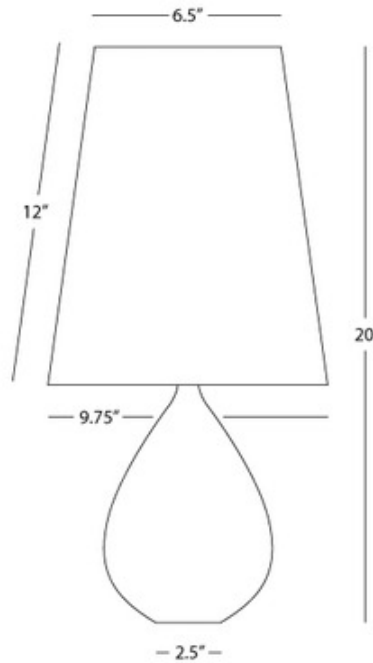

Claridge Teardrop Table Lamp

Designer: Jonathan Adler

Description:

Claridge Teardrop Table Lamp features a Crystal body with polished nickel accents. Shade available in oyster gray silk dupioni or black silk dupioni with a rolled edge hem. Includes full range dimmer switch. One 100 watt, 120 volt A19 type medium base bulb is required, but not included. Shade: 9.75 width x 12 height. Overall: 9.75 inch width x 20 inch height. UL listed.

Shown in: Polished Nickel / Oyster Gray Silk Dupioni

List Price: \$830.88
Our Price: \$664.70

Shade Color: Oyster Gray Silk Dupioni
Body Finish: Polished Nickel
Lamp: 1 x A19/Medium (E26)/72W/120V Incandescent
Wattage: 72W
Dimmer: Incandescent
Dimensions: 20"H x 9.75"W