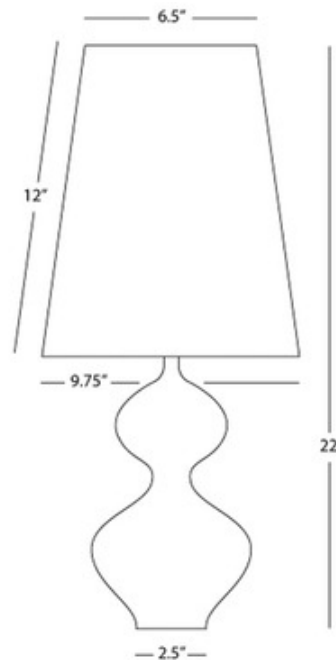

# Claridge Lantern Table Lamp

**Designer:** Jonathan Adler

**Description:**

Claridge Lantern Table Lamp features a lantern shaped lead crystal body with polished nickel accents. Shade available in oyster gray silk dupioni or black silk dupioni with a rolled edge hem. Features full range dimmer switch. One 100 watt, 120 volt, A19 medium base incandescent lamp not included. General light distribution. UL listed. Shade is 9.75 inches wide and 12 inches high. Base is 2.5 inches wide. 9.75 inch width x 22 inch height

Shown in: Polished Nickel / Oyster Gray Silk Dupioni

**List Price:** \$1175.88  
**Our Price:** \$940.70

- Shade Color:** Oyster Gray Silk Dupioni
- Body Finish:** Polished Nickel
- Lamp:** 1 x A19/Medium (E26)/72W/120V Incandescent
- Wattage:** 72W
- Dimmer:** Incandescent
- Dimensions:** 22"H x 9.75"W