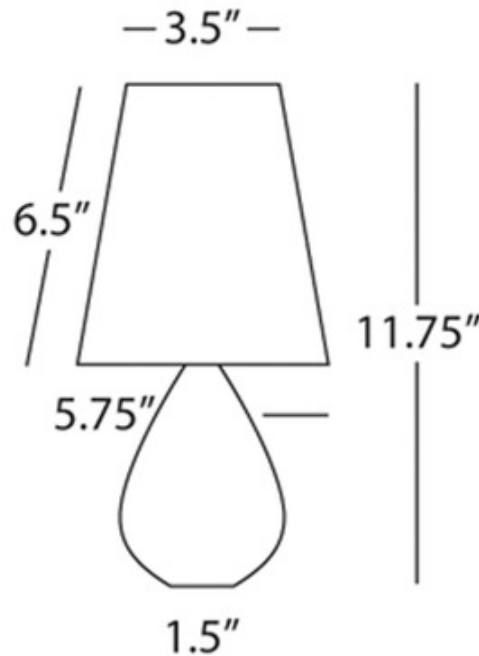

Claridge Tiny Teardrop Accent Lamp

Designer: Jonathan Adler

Description:

Claridge Tiny Teardrop Accent Lamp features a crystal body with polished nickel accents and an oyster gray silk dupioni or black silk dupioni shade with a rolled edge hem. Features Hi-Lo Line switch. One 40 watt, 120V, B10 candelabra lamp not included. General light distribution. UL listed. Shade dimensions are 5.75 width x 6.5 height. Base is 1.5 inches. 5.75 inch width x 11.75 inch height.

Shown in: Polished Nickel / Oyster Gray Silk Dupioni

List Price: \$316.25
Our Price: \$253.00

- Shade Color:** Oyster Gray Silk Dupioni
- Body Finish:** Polished Nickel
- Lamp:** 1 x B10/Candelabra (E12)/40W/120V Incandescent
1 x B10/Candelabra (E12)/120V LED
- Wattage:** 40W
- Dimmer:** Incandescent
- Dimensions:** 11.75"H x 5.75"W