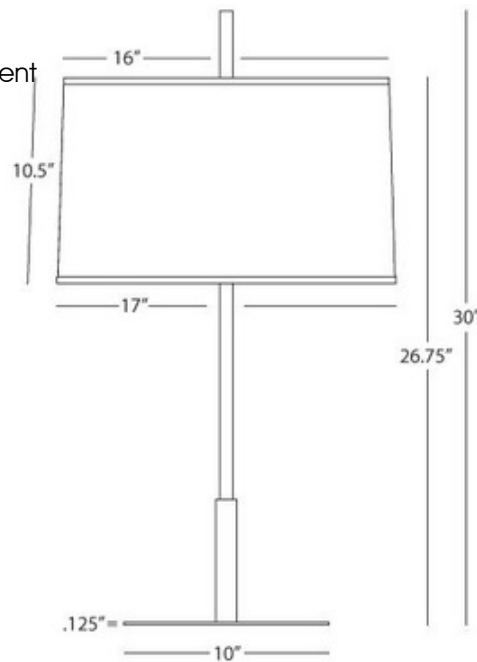

Echo Table Lamp

Description:

Echo Table Lamp features a Fondine fabric shade with Stainless Steel or Deep Patina Bronze finishes. Features 3-way switch and 8 feet of cord. One 150 watt, 120 volt, A19 3-Way type medium base incandescent bulb is required, but not included. General lighting distribution. UL listed. Shade dimensions are 17 inch width x 10.5 inch height. Base diameter is 10 inches. Overall: 17 inch x 30 inch height.

Shown in: Stainless Steel

List Price: \$347.88
 Our Price: \$278.30

Shade Color: N/A
 Body Finish: Stainless Steel
 Lamp: 1 x A19 3-Way/Medium (E26)/150W/120V Incandescent
 Wattage: 150W
 Dimmer: Included
 Dimensions: 30"H x 17"W