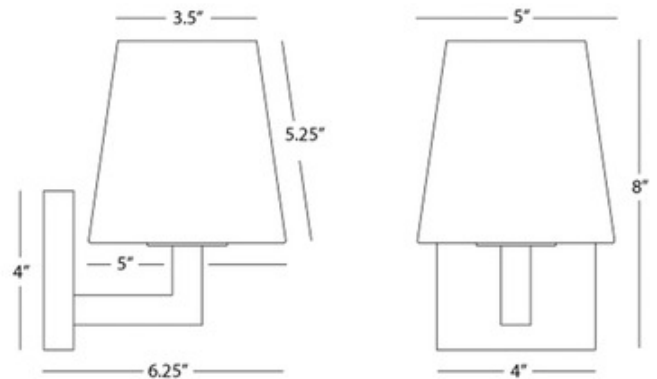

<b>SHADE COLOR</b>	Frost White
<b>BODY FINISH</b>	Deep Patina Bronze
<b>WATTAGE</b>	60W
<b>DIMMER</b>	Standard 120V
<b>DIMENSIONS</b>	5"W x 8"H x 6.25"D
<b>BULB NOT INCLUDED</b>	
<b>LAMP</b>	1 x B10/Candelabra (E12)/60W/120V Incandescent