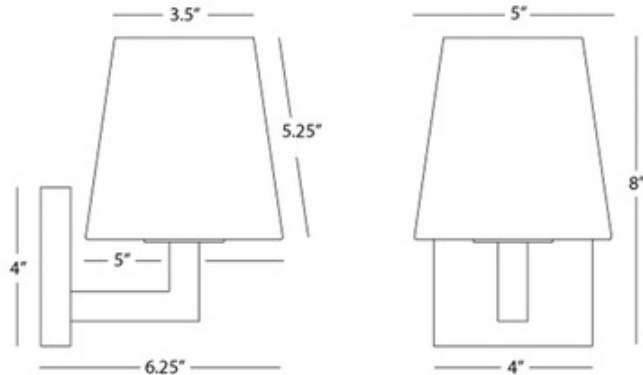

Doughnut Single Arm Wall Light

Description:

Doughnut Single Arm Wall Sconce features a Frosted White glass diffuser with a Deep Patina Bronze, Antique Natural Brass, Antique Silver, or Polished Nickel finishes. One 60 watt, 120 volt B10 type Medium base incandescent bulb is required, but not included. UL listed. 5 inch width x 8 inch height x 6.25 inch depth.

Shown in: Deep Patina Bronze / Frost White

List Price: \$185.44
 Our Price: \$148.35

Shade Color: Frost White
 Body Finish: Deep Patina Bronze
 Lamp: 1 x B10/Candelabra (E12)/60W/120V Incandescent
 Wattage: 60W
 Dimmer: Incandescent
 Dimensions: 8"H x 5"W x 6.25"D