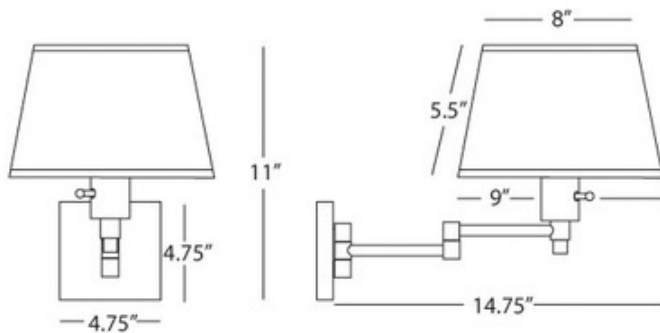

Real Simple Swing Arm Wall Light

Description:

Real Simple Swing Arm Wall Light features a Snowflake Fabric shade with a Dark Bronze finish, White Mont Blanc Parchment Shade with a Stardust White finish, Snowflake fabric shade with a Matte Black finish, or Snowflake fabric shade with a Gunmetal finish. All have a bottom diffuser. One 60 watt, 120 volt A19 type Medium base incandescent bulb is required, but not included. Made in the USA. UL listed. 9 inch width x 11 inch height x 14.75 inch depth.

Shown in: Snowflake/ Gunmetal

List Price: \$188.31
 Our Price: \$150.65

Shade Color: N/A
 Body Finish: Snowflake/ Gunmetal
 Lamp: 1 x A19/Medium (E26)/43W/120V Incandescent
 1 x A19/Medium (E26)/120V LED
 Wattage: 43W
 Dimmer: Incandescent
 Dimensions: 11"H x 9"W x 14.75"D