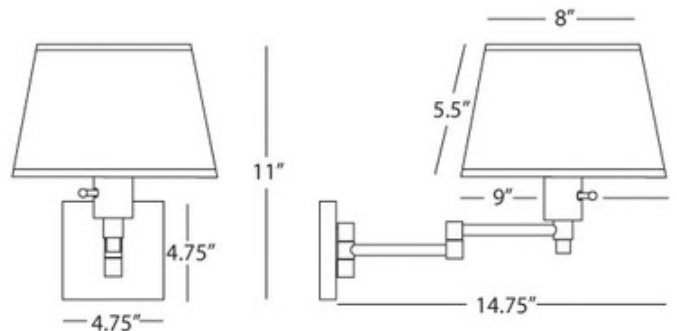

BRAND

Robert Abbey

DESCRIPTION

The Real Simple Swing Arm Wall Light features a Snowflake Fabric shade with a Dark Bronze finish, White Mont Blanc Parchment Shade with a Stardust White finish, Snowflake fabric shade with a Matte Black finish, or Snowflake fabric shade with a Gunmetal finish. All have a bottom diffuser. Includes hi-low dimmer switch, 144 inch silver cord, and 24 inch cord cover. Can be hardwired or installed with cord and plug. Made in the USA. UL listed.

Shown in: Snowflake/ Gunmetal

SHADE COLOR	N/A
BODY FINISH	Snowflake/ Gunmetal
WATTAGE	8W
DIMMER	Included
DIMENSIONS	9"W x 11"H x 14.75"D
BULB NOT INCLUDED	
LAMP	1 x A19/Medium (E26)/8W/120V LED 1 x A19/Medium (E26)/120V LED