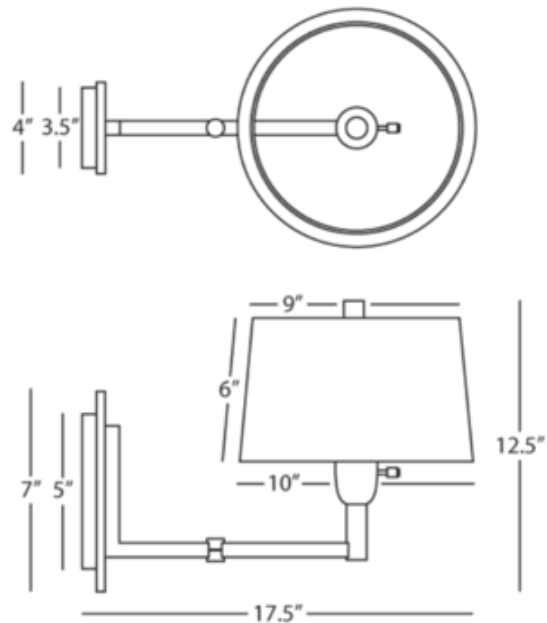

BRAND

Robert Abbey

DESCRIPTION

Wonton Reading Arm Wall Sconce features a metal finish and wood accents with a linen shade. Includes full range dimmer, 144 inch cord and plug, and 24 inch cord cover for optional plug-in mounting. UL listed. Note: Canopy is only 3.5 inch wide and will not cover a standard US junction box - requires a 2x4 junction box for hardwire mount.

Shown in: Silver / Weathered Ebony / Off White

SHADE COLOR	Off White
BODY FINISH	Silver / Weathered Ebony
WATTAGE	100W
DIMMER	Included
DIMENSIONS	10"W x 12.5"H x 17.5"D
BULB NOT INCLUDED	
LAMP	1 x A19/Medium (E26)/100W/120V Incandescent