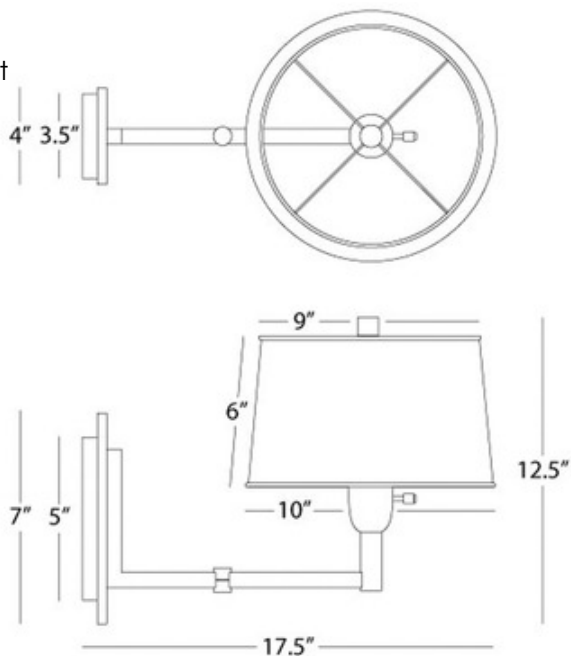

Wonton Reading Arm Wall Sconce

Description:

Wonton Reading Arm Wall Sconce features a Light Beige Linen shade with Deep Patina Bronze and Cherry wood accents or an Off White Linen Shade with a Silver finish and Weathered Ebony accents. One 100 watt, 120 volt A19 type Medium base incandescent bulb is required, but not included. Includes full range dimmer. UL listed. 10 inch width x 12.5 inch height x 17.5 inch maximum depth.

Shown in: Silver / Weathered Ebony

List Price: \$306.19
Our Price: \$244.95

Shade Color: N/A
Body Finish: Silver / Weathered Ebony
Lamp: 1 x A19/Medium (E26)/100W/120V Incandescent
Wattage: 100W
Dimmer: Incandescent
Dimensions: 12.5"H x 10"W x 17.5"D