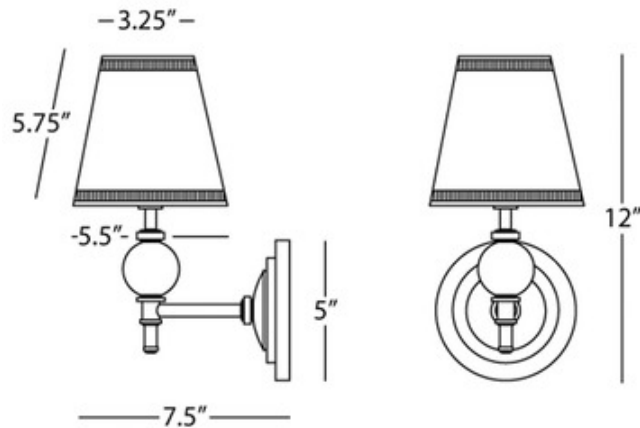

Calliope Wall Sconce

**Description:**

Calliope wall sconce, from The Muses collection, features a lead crystal with silver plated accent body and a white mont blanc parchment w/grosgrain trim shade. Direct wire only. One 60 watt, 120V, B10 candelabra lamp not included. Directional lighting distribution. Shade dimensions 5.5W x 5.75H. 5.5W x 12H x 7.5 inch depth.

Shown in: Silver with Lead Crystal / White

List Price: \$242.94  
 Our Price: \$194.35

Shade Color: White  
 Body Finish: Silver with Lead Crystal  
 Lamp: 1 x B10/Candelabra (E12)/60W/120V Incandescent  
 1 x B10/Candelabra (E12)/120V LED  
 Wattage: 60W  
 Dimmer: Incandescent  
 Dimensions: 12"H x 5.5"W x 7.5"D