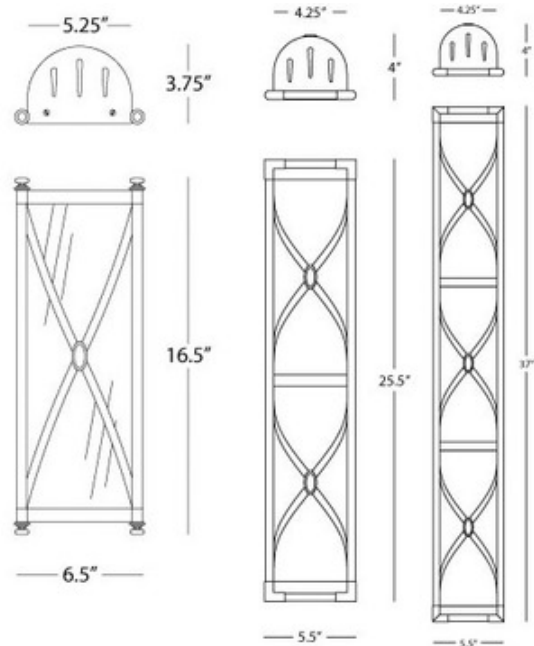

COMPANY	PROJECT	FIXTURE TYPE	APPROVED BY	DATE